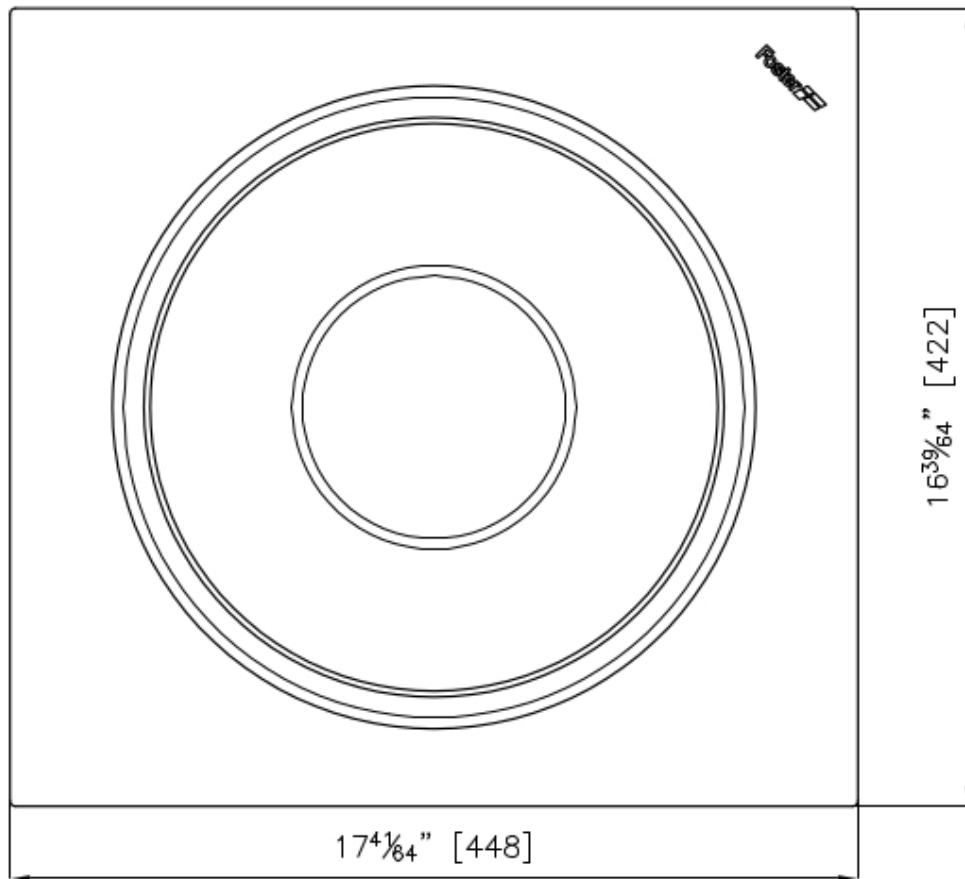

Kit bowl Ø30 cm with bamboo support

Accessories

Code: 8200 601

DETAILS

Sink accessories

Bowl-holder

Material

Bamboo

Dimensions

Bowl: Ø30 cm
Bamboo support: 44.8 x 42x2 cm
Bowl: Ø11 ¹¹/₁₆"
Bamboo support: 17 ⁴¹/₆₄"x16 ³⁹/₆₄"

TECHNICAL DATA

OPTIONAL ACCESSORIES

HappyHour