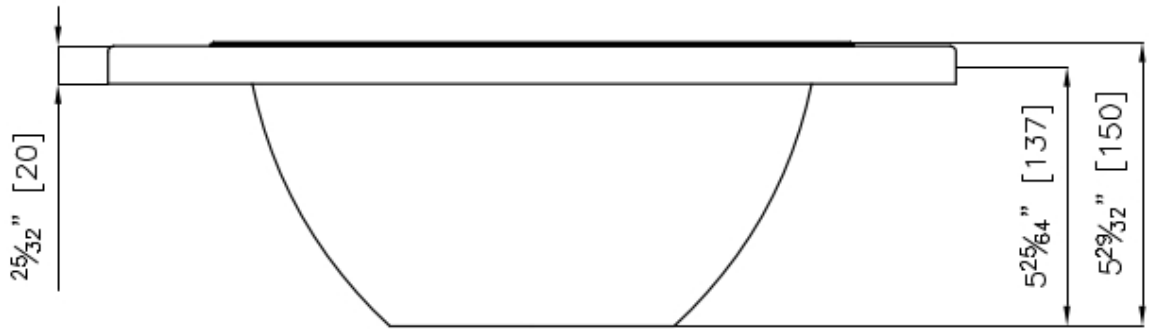

Kit bowl Ø30 cm with bamboo support

Accessories

Code: 8200 601

DETAILS

Sink accessories

Bowl-holder

Material

Bamboo

Dimensions

Bowl: Ø30 cm
Bamboo support: 44.8 x 42x2 cm
Bowl: Ø11 ¹¹/₁₆"
Bamboo support: 17 ⁴¹/₆₄"x16 ³⁹/₆₄"

TECHNICAL DATA

OPTIONAL ACCESSORIES

HappyHour